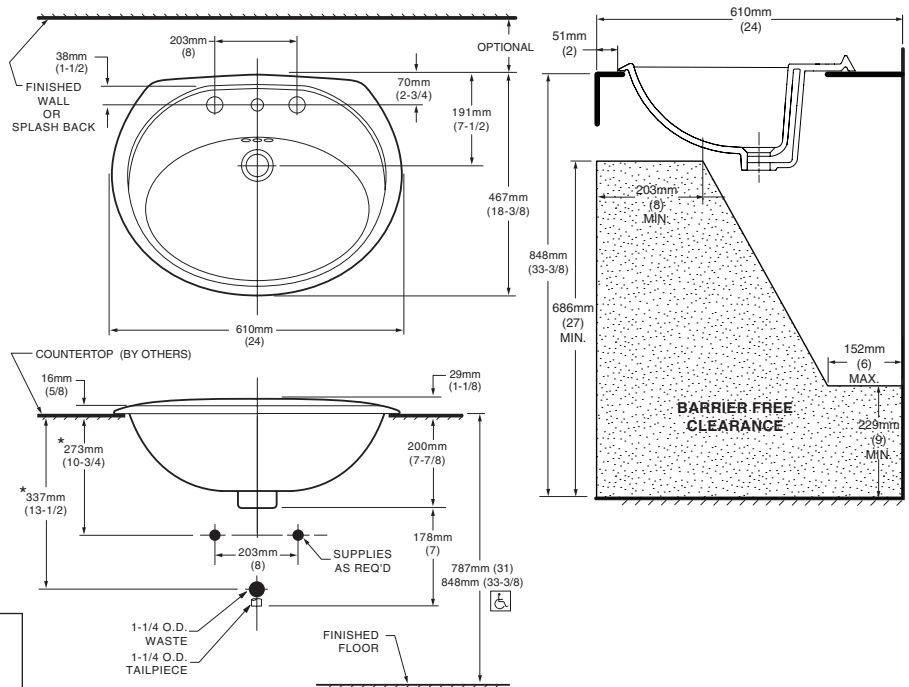

Compliance Certifications - Meets or Exceeds the Following Specifications:

- ASME A112.19.2M for Vitreous China Fixtures

To Be Specified:

- ☐ Color:
- ☐ Faucet*:
- ☐ Faucet Finish:
- ☐ Supplies:
- ☐ 1-1/4" Trap:

* See faucet section for additional models available

MEETS THE AMERICANS WITH DISABILITIES ACT GUIDELINES AND ANSI A117.1 ACCESSIBLE AND USABLE BUILDINGS AND FACILITIES - CHECK LOCAL CODES.

Install lavatory 864mm (34") from finished floor.
Lavatory installed 51mm (2") minimum from front edge of countertop provides 686mm (27") knee clearance area.

NOTES:

* DIMENSIONS SHOWN FOR LOCATION OF SUPPLIES AND "P" TRAP ARE SUGGESTED. FOR COUNTERTOP CUTOUT AND INSTALLATION INSTRUCTIONS USE TEMPLATE SUPPLIED WITH SINK. FITTINGS NOT INCLUDED WITH FIXTURE AND MUST BE ORDERED SEPARATELY. SEALING COMPOUND SUPPLIED BY OTHERS.

IMPORTANT: Dimensions of fixtures are nominal and may vary within the range of tolerances established by ANSI Standard A112.19.2. These measurements are subject to change or cancellation. No responsibility is assumed for use of superseded or voided pages.