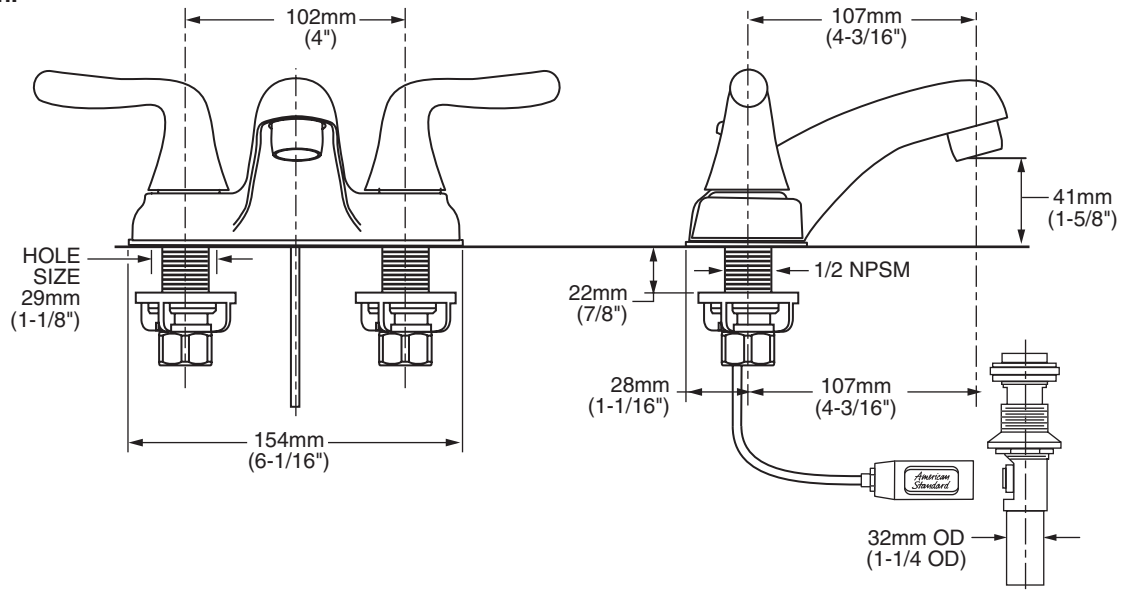

2275.500 Shown.

MODEL NUMBER:

- 2275.503 Centerset Lavatory Faucet**
Lever Handles. Non-metallic Speed Connect™ Pop-up drain.
- 2275.509 Centerset Lavatory Faucet**
Lever Handles. Metal Speed Connect™ Pop-up drain.

GENERAL DESCRIPTION:

Centerset lavatory faucet on 4" centers. 1/4 turn washerless ceramic disc valve cartridges. Durable cast brass waterways with one-half inch male inlet shanks. Metal body. Color matched underbody. Metal lever handles. 20" (500mm) long flexible stainless steel drain cable is pre-assembled to faucet body. Metal Speed Connect™ drain body with 1-1/4 inch (32mm) tail piece, (2275.509). Non-Metallic Speed Connect™ drain body with 1-1/4 inch (32mm) tail piece, (2275.503). 2.2 gpm/8.3L/min. maximum flow rate.

PRODUCT FEATURES:

- Cast Brass Waterways with "City Shanks":** Strong and durable. Integral tabs on casting provide a wobble-free installation.
- Ceramic Disc Valve Cartridges:** Assures a lifetime of drip-free performance.
- Low Lead:** Meets NSF Standard 61/Section 9 & Prop 65 lead requirements.
- Longer Spout:** Provides extended reach into lavatory.
- Speed Connect™ Drain:**
 - Fewer parts. Installs in less time.
 - No adjustments required - seals the first time, every time.
 - Flexible stainless steel cable - installs effortlessly in tight spaces.
- Simple Installation:** Fast and easy one person installation. Faucet drops in from top. Quick spin nuts secure faucet in place.

SUGGESTED SPECIFICATION:

Two-handle 4" centerset lavatory faucet shall feature a cast brass waterway. Shall also feature 1/4 turn washerless ceramic disc valve cartridges. Shall also feature a drain body with stainless steel cable actuation. Fitting shall be American Standard Model # 2275.____.____.