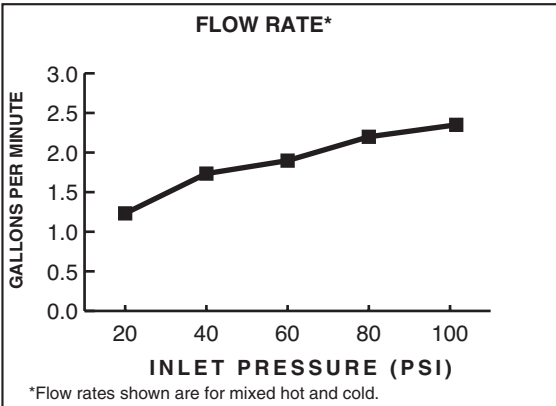

CODES AND STANDARDS

These products meet or exceed the following codes and standards:

- **ANSI A117.1**
- **ASME A112.18.1**
- **CSA B125**
- **NSF 61/Section 9**

Product Number	Description	Finish Options	
		Polished Chrome	PVD Polished Brass
		002	099
2275.503	Centerset lavatory. Lever Handles. Non-metallic Speed Connect™ Pop-up drain..		
2275.509	Centerset lavatory. Lever Handles. Metal Speed Connect™ Pop-up drain.		

Meets the American Disabilities Act Guidelines and **ANSI A117.1** Requirements for the physically challenged.