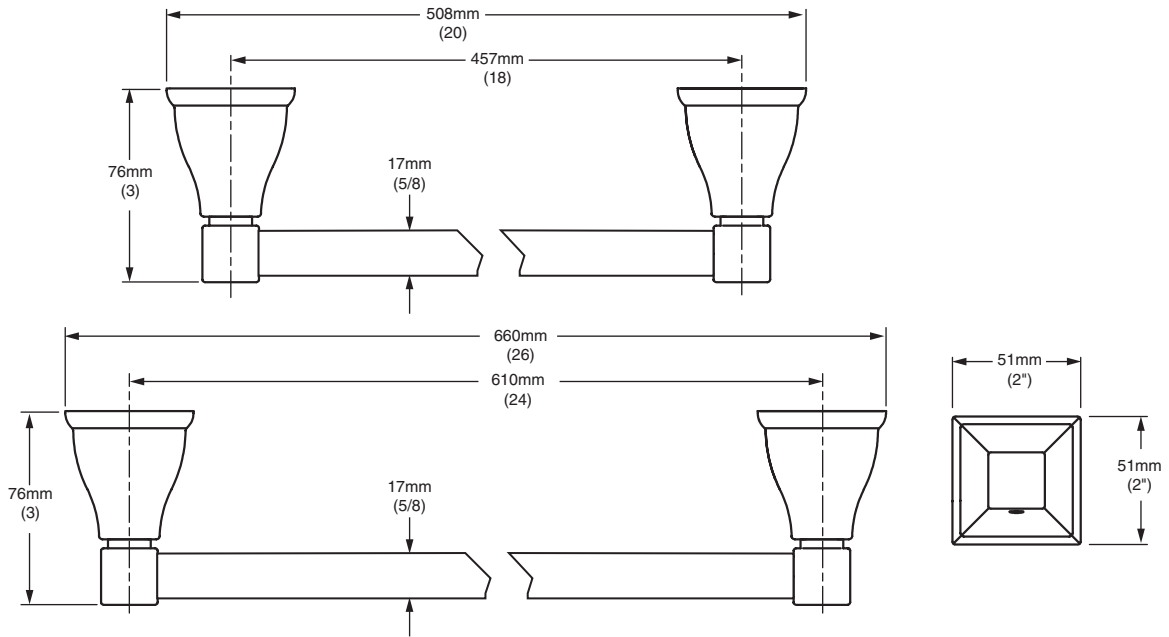

MODEL NUMBER:

- ☐ 2555.018 18" Towel Bar
- ☐ 2555.024 24" Towel Bar

Available Finishes

.002	Polished Chrome
.099	PVD Polished Brass
.295	PVD Satin Nickel

PRODUCT FEATURES:

Materials of Construction: Solid brass construction for durability & long life.

18" and 24" Towel Bar shall feature solid brass construction with tarnish - free PVD finish on all Polished Brass and Satin Nickel components. Shall feature concealed mounting with no exposed set screws. Towel Bar shall be American Standard Model # 2555.____.