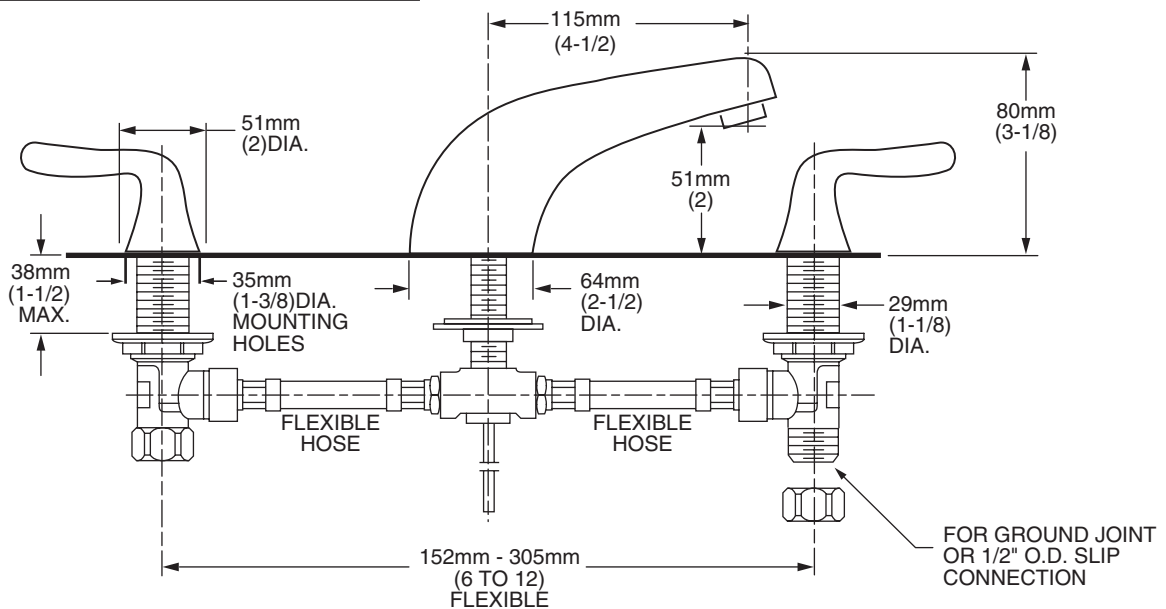

MODEL NUMBER:

- ☐ **3875.501 Widespread Lavatory**
50/50 drain.

GENERAL DESCRIPTION:

Cast brass valve bodies with reinforced flexible hose connections for 6" to 12" (152mm to 305mm) installations. 1/4 turn washerless ceramic disc valve cartridges. Cast brass spout. One-half inch brass male inlets with brass coupling nuts. 2.2 gpm/8.3L/min. maximum flow rate.

PRODUCT FEATURES:

Brass Construction: Durable. Ideal for prolonged contact with water.

Ceramic Disc Valve Cartridges: Smooth handle operation and assures a lifetime of drip-free performance.

Low Lead: Meets NSF Standard 61/Section 9 & Prop 65 lead requirements.

Choice of Finishes

SUGGESTED SPECIFICATION:

Two handle widespread lavatory faucet shall feature cast brass valve bodies with reinforced flexible hose connections for 6" to 12" installations. Shall also feature 1/4 turn washerless ceramic disc valve cartridges. Fitting shall be American Standard Model # 3875.____.