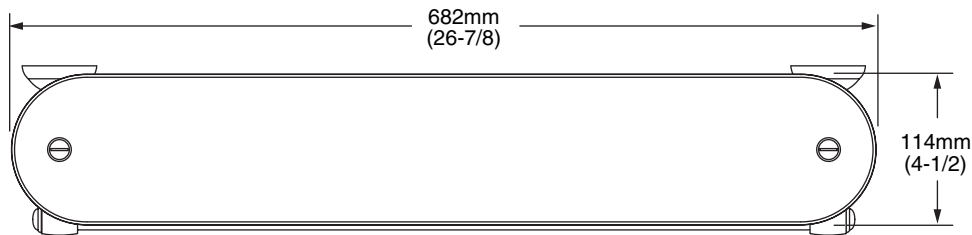

MODEL NUMBER:

❑ 6726 24" Towel Bar with Glass Shelf

Available Finishes

	Polished Chrome (no finish suffix needed)
S	Satin Nickel

PRODUCT FEATURES:

Heavy duty construction: Highest quality materials for durability & long life.

Concealed Mounting: No exposed set screws.

Materials of Construction: Towel bar - brass tube. Body - zinc. Escutcheon - brass. Index button - porcelain. Shelf - tempered glass

Easy to Install

Choice of Finishes: Chrome and Satin Nickel.

SUGGESTED SPECIFICATION:

24" Towel Bar with Glass Shelf shall feature heavy - duty construction. Shall feature concealed mounting with no exposed set screws. 24" Towel Bar tube shall be thick brass tube. Glass Shelf shall be tempered glass. Towel Bar shall be American Standard Model # 6726_.