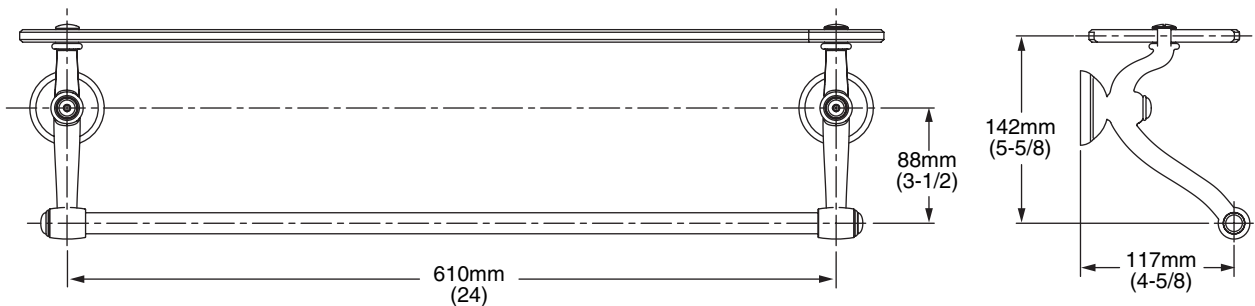

MODEL NUMBER:

❑ 6726 24" Towel Bar with Glass Shelf

Available Finishes

	Polished Chrome (no finish suffix needed)
S	Satin Nickel

PRODUCT FEATURES:

Heavy duty construction: Highest quality materials for durability & long life.

Concealed Mounting: No exposed set screws.

Materials of Construction: Towel bar - brass tube. Body - zinc. Escutcheon - brass. Index button - porcelain. Shelf - tempered glass

Easy to Install

Choice of Finishes: Chrome and Satin Nickel.

SUGGESTED SPECIFICATION:

24" Towel Bar with Glass Shelf shall feature heavy - duty construction. Shall feature concealed mounting with no exposed set screws. 24" Towel Bar tube shall be thick brass tube. Glass Shelf shall be tempered glass. Towel Bar shall be American Standard Model # 6726_.