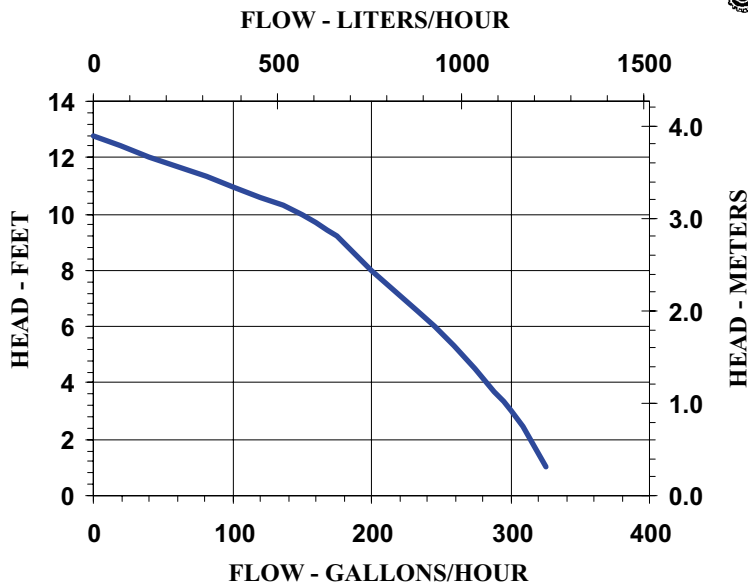

Replacement Parts

ITEM	PART NO.	DESCRIPTION
A	118913	Screen
B	902402	Screw
C	189003	Volute
D	921077	Thrust Washer
E	189042	Shaft
F	189010	Impeller
G	924134	O-Ring (Volute)
G	924133	O-Ring (Motor Hsg.)
H	189045	Housing
I	189028	Drive Magnet

Little Giant Pump Co.

PO Box 12010
Okla. City, OK 73157

Phone: 405.947.2511
Fax: 405.228.1550

www.LittleGiantPump.com