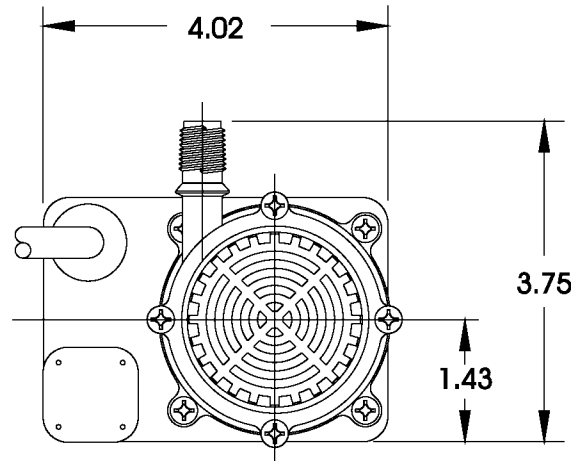

Little Giant Pump Co.

PE-1.5-MDI-SC

NOTE: Designs and dimensions may vary for various reasons (i.e. type of motor). This information should be used as general guide rather than an unqualified guarantee. Specifications are subject to change without prior notice.

Specifications

Model No.	Item No.	Intake	Discharge	Listing(s)	HP	Volts	Hertz	Amps	Watts	Performance (GPH @ Head)					Shut Off Feet	Pwr. PSI	Pwr. Cord (ft)	Weight (Lbs.)
										1'	3'	6'	8'	10'				
PE-1.5-MDI-SC	589204	1/2" MNPT	1/4" FNPT	UR/C-CSA	1/35	115	60	0.9	63	325	300	245	200	150	12.8	5.5	6	5.00