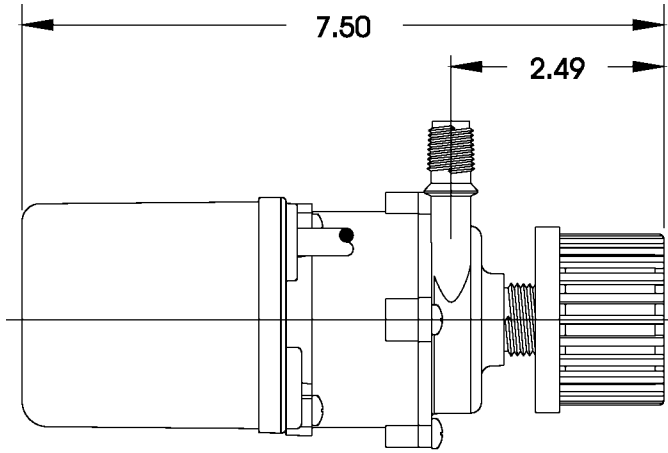

Little Giant Pump Co.

PE-1.5-MDI-SC

NOTE: Designs and dimensions may vary for various reasons (i.e. type of motor). This information should be used as general guide rather than an unqualified guarantee. Specifications are subject to change without prior notice.

Specifications

Model No.	Item No.	Intake	Discharge	Listing(s)	HP	Volts	Hertz	Amps	Watts	Performance (GPH @ Head)					Shut Off Feet	Pwr. PSI	Pwr. Cord (ft)	Weight (Lbs.)
										1'	3'	6'	8'	10'				
PE-1.5-MDI-SC	589204	1/2" MNPT	1/4" FNPT	UR/C-CSA	1/35	115	60	0.9	63	325	300	245	200	150	12.8	5.5	6	5.00