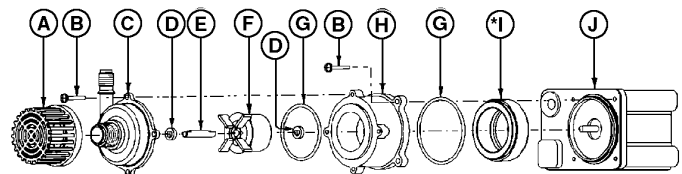

Specifications

Model No.	Item No.	Intake	Discharge	Listing(s)	HP	Volts	Hertz	Amps	Watts	Performance (GPH @ Head)					Shut Off Feet	Pwr. PSI	Pwr. Cord (ft)	Weight (Lbs.)
										1'	3'	6'	8'	10'				
PE-1.5-MDI-SC	589204	1/2" MNPT	1/4" FNPT	UR/C-CSA	1/35	115	60	0.9	63	325	300	245	200	150	12.8	5.5	6	5.00